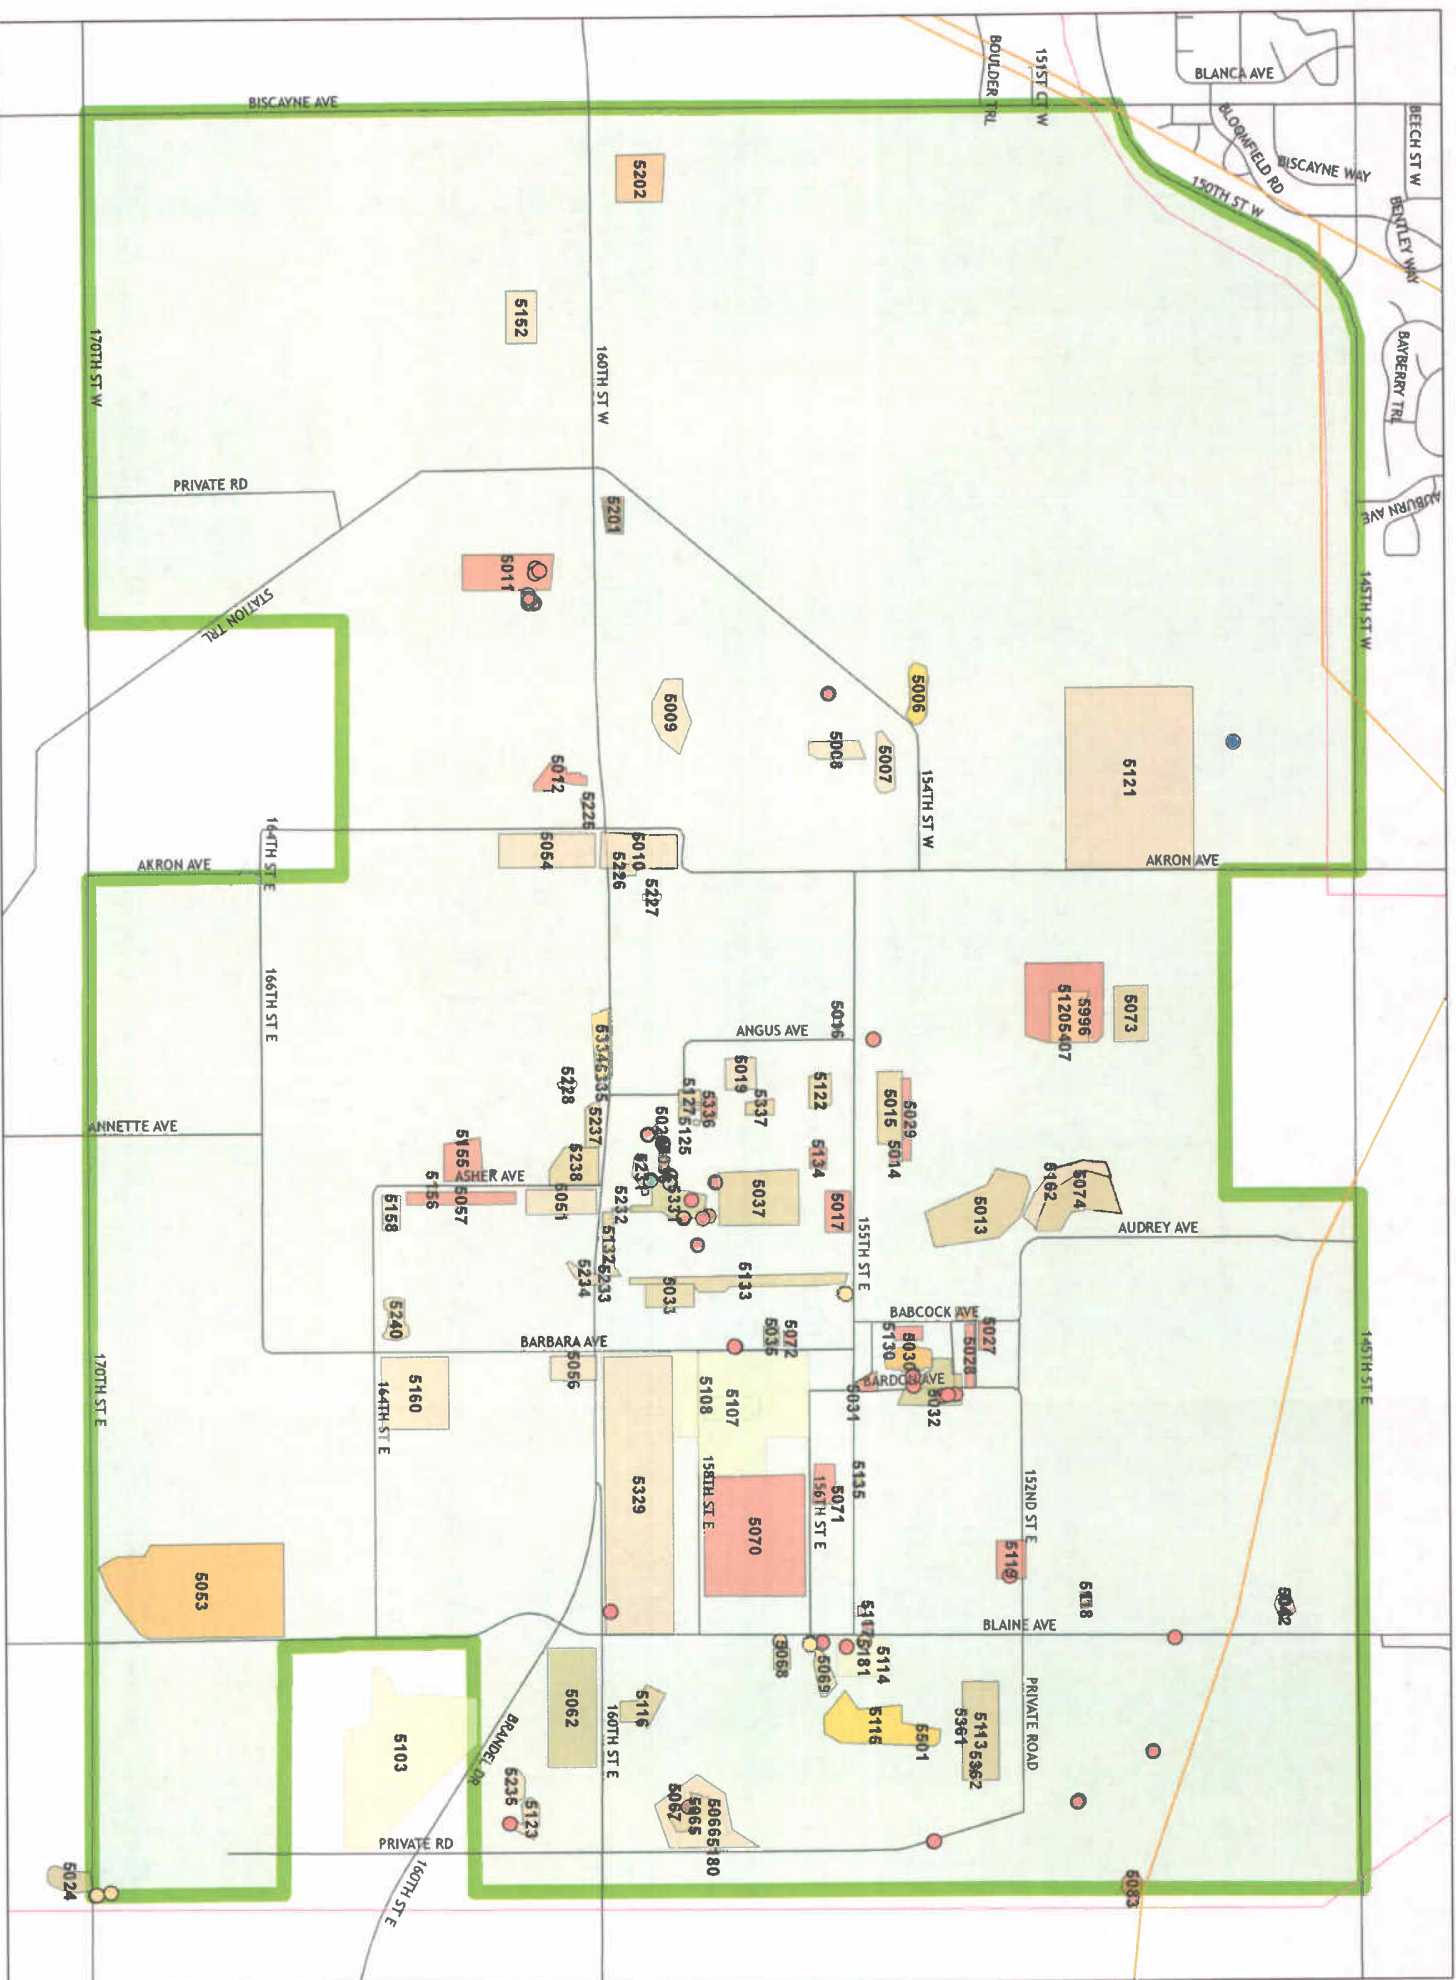

APPENDIX I

Post Gopher Ordinance Works

Waste Sites

NOTE: This map includes dumps from Gopher Ordinance Works.

This drawing is neither a legally recorded map nor a survey and is not intended to be used as one. This drawing is a compilation of records, information and data located in various city, county and state offices and other sources, affecting the area shown, and is to be used for reference purposes only. Dakota County is not responsible for any inaccuracies herein contained. If discrepancies are found please contact Dakota County Environmental Management Department.